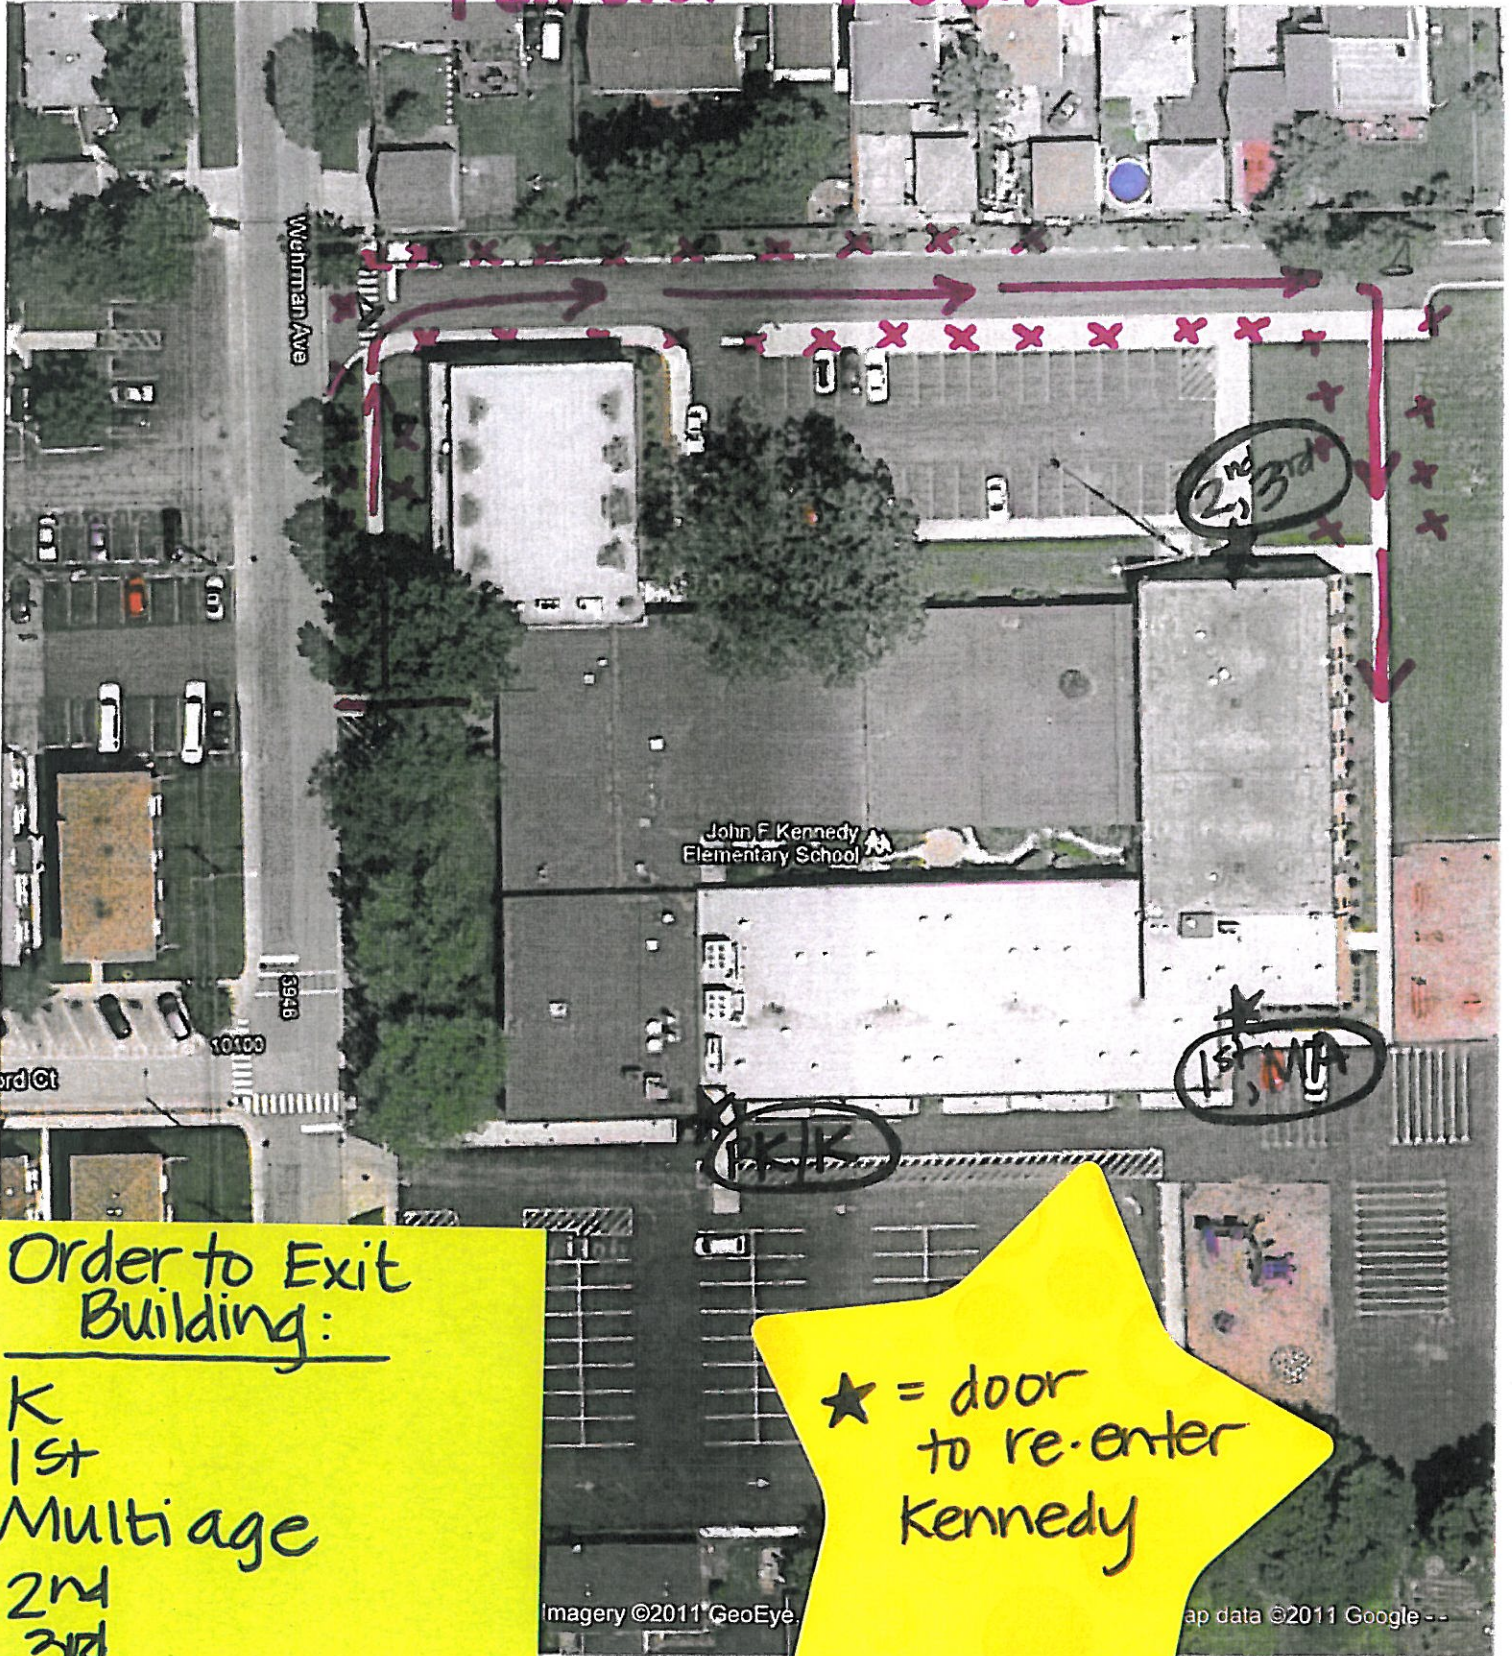

To see all the details that are visible on the screen, use the "Print" link next to the map.

Parade Route

Order to Exit Building:

- K
- 1st
- Multi age
- 2nd
- 3rd
- PK

* = door to re-enter Kennedy