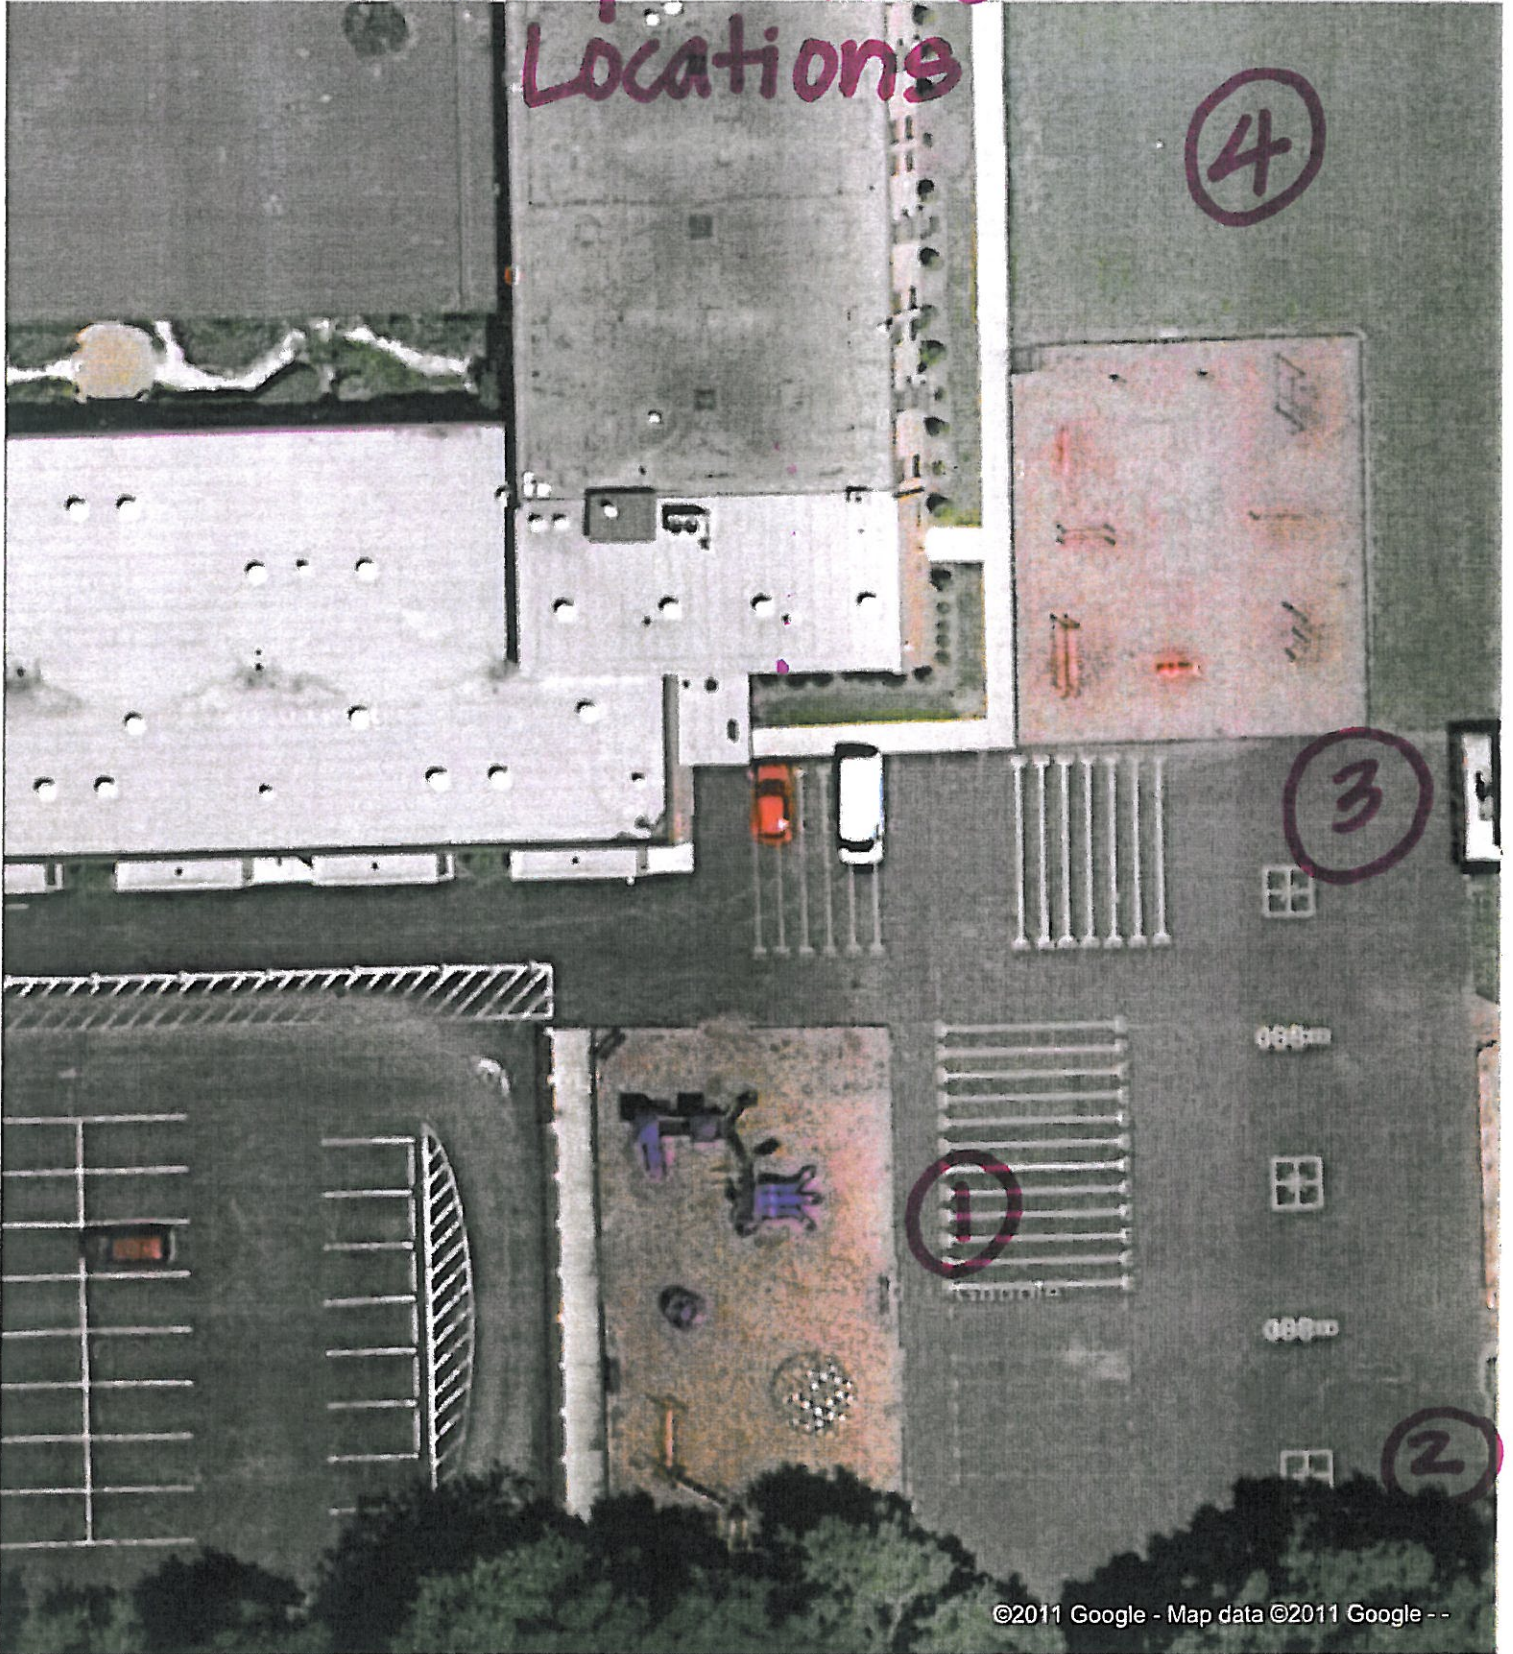

The parade will take place outside, weather permitting. All parent and family members are encouraged to watch the parade along the parade route (see attached map). Students will change into their costumes after lunch. Please pack their costumes so that they can be stored in their lockers. Students should not bring swords, guns, or any other type weapon to school with their costume. Students will not be allowed to apply make up at school.

We hope you are able to join us for the parade! 😊

To see all the details that are visible on the screen, use the "Print" link next to the map.

Parade Route

Order to Exit Building:

- K
- 1st
- Multi age
- 2nd
- 3rd
- PK

* = door to re-enter Kennedy

To see all the details that are visible on the screen, use the "Print" link next to the map.

Group Picture Locations

©2011 Google - Map data ©2011 Google --

HALLOWEEN PLAYGROUND PICTURES